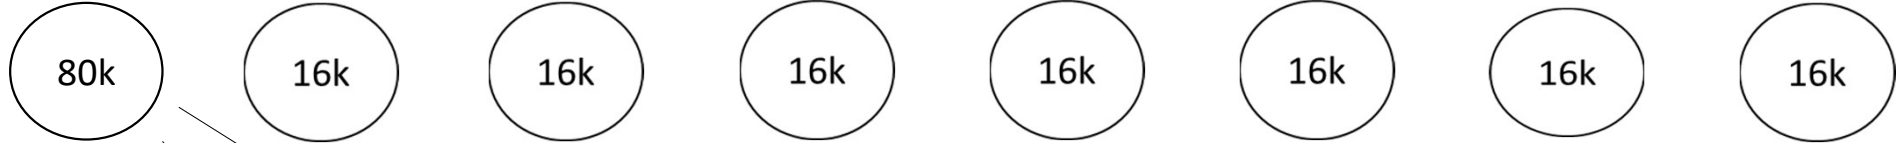

Same agent recruits 4 more agents and helps one of their original agents recruit 4 agents.

Year 2

\$769,800 second year

- | | | |
|------------|------------|------------|
| 13. 13,600 | 17. 16,000 | 21. 16,000 |
| 14. 14,400 | 18. 16,000 | 22. 16,000 |
| 15. 15,200 | 19. 16,000 | 23. 16,000 |
| 16. 15,200 | 20. 16,000 | 24. 16,000 |

\$186,400 for personal sales and \$583,400 for agency volume.